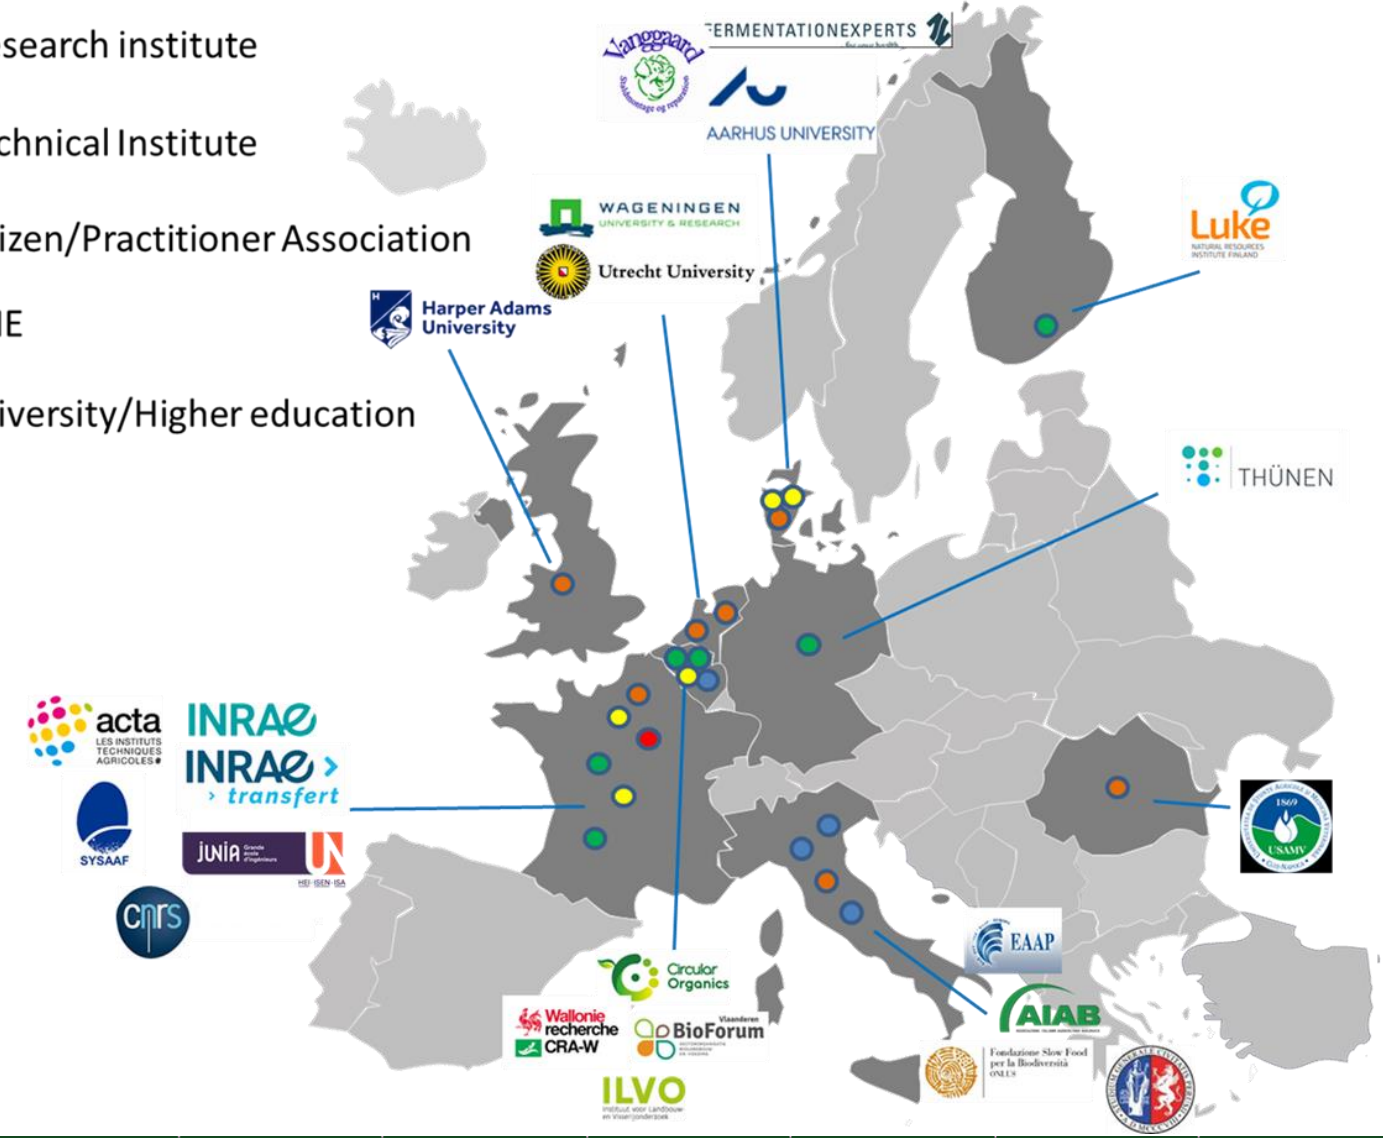

## Poultry welfare in low-input outdoor production systems: the PPILOW project

Chairman : Anne Collin

**INRAE**

**07-11 AUGUST 2022**  
PARIS, FRANCE | PALAIS DES CONGRÈS  
**IN-PERSON & ONLINE**

# PPILOW

H2020 Project 2019-2024

Coordination: **INRAE**

23 PPILOW Partners in 9 countries

9 National Practitioner Groups (NPG)

[www.ppilow.eu](http://www.ppilow.eu)

# A multiactor approach for improving animal welfare in poultry and pig low input outdoor and organic production systems

- Research institute
- Technical Institute
- Citizen/Practitioner Association
- SME
- University/Higher education