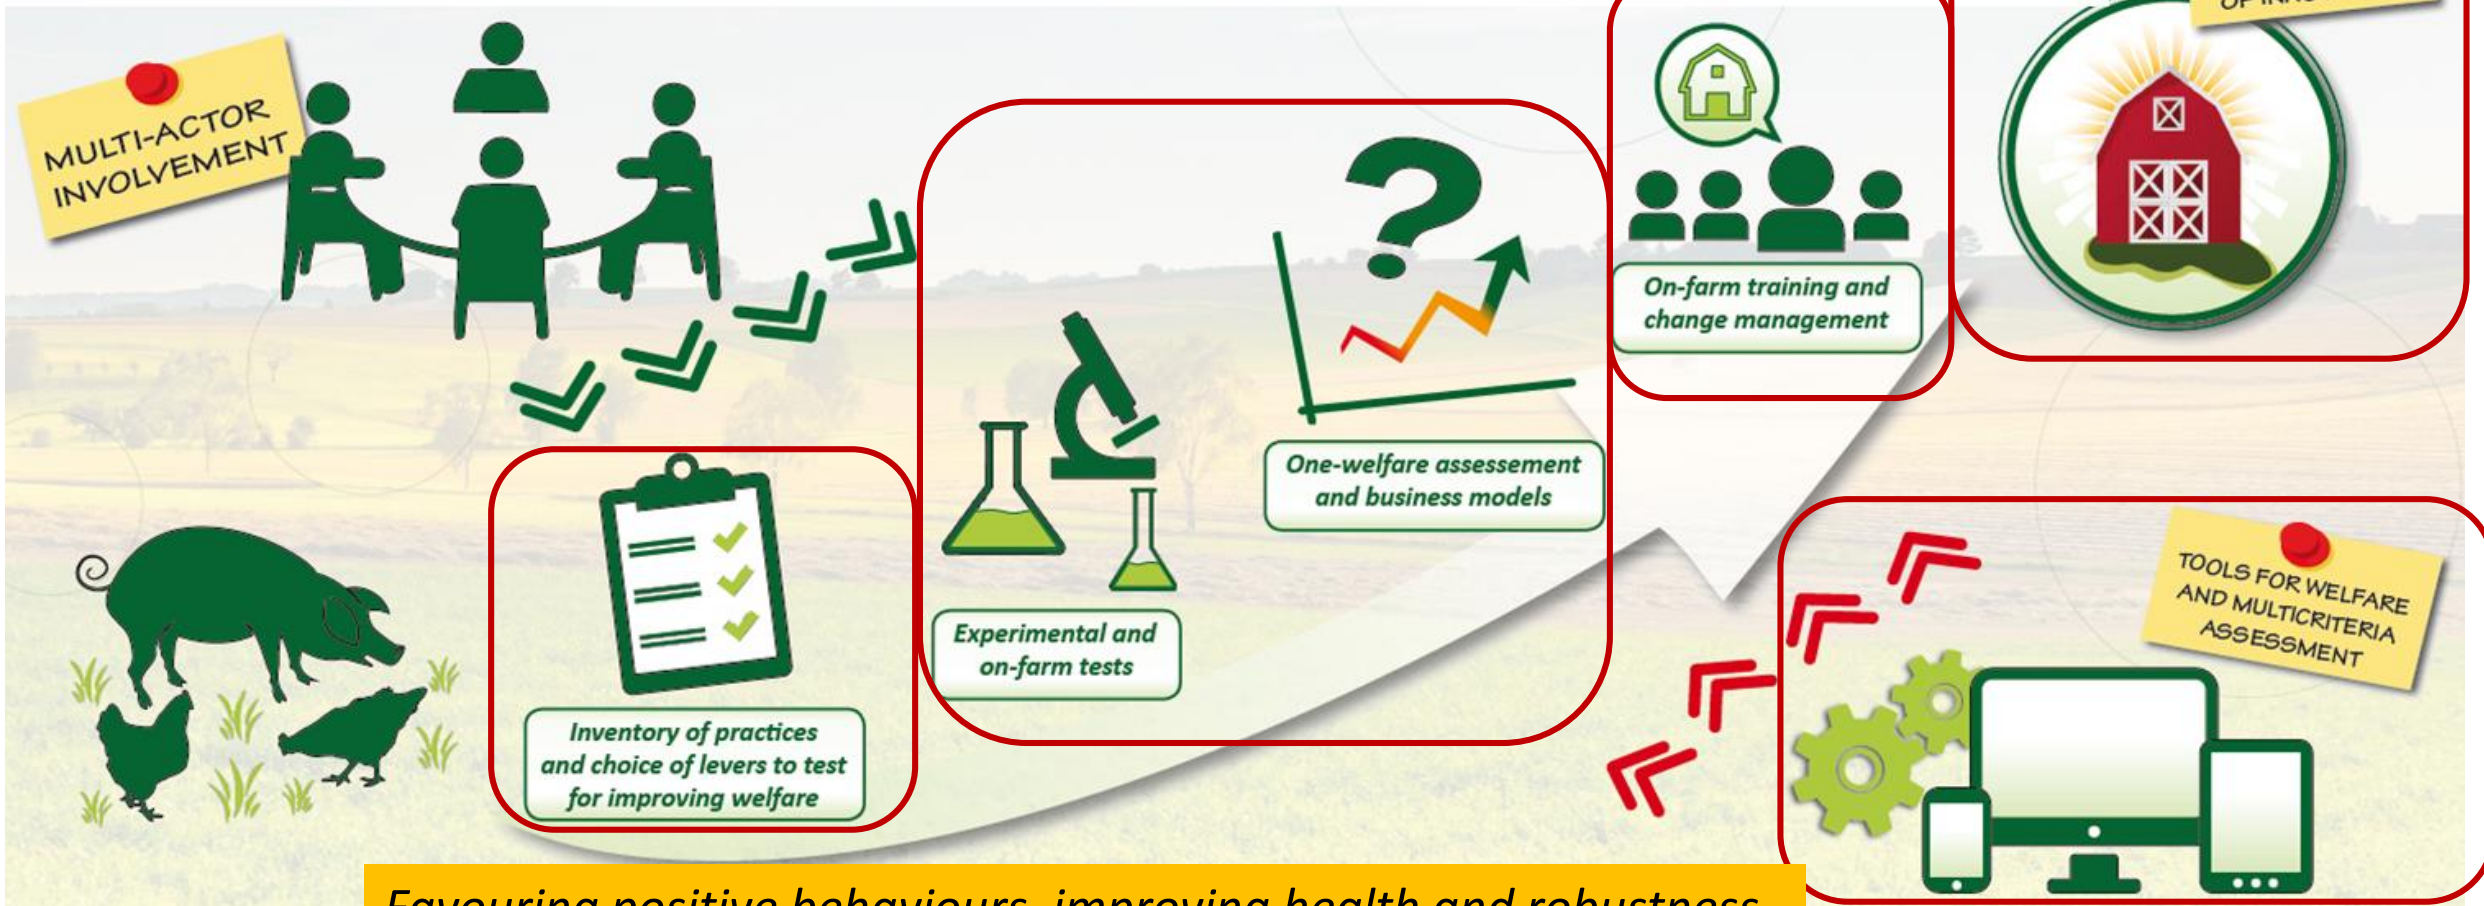

# A multiactor approach for improving animal welfare in poultry and pig low input outdoor and organic production systems

- Research institute
- Technical Institute
- Citizen/Practitioner Association
- SME
- University/Higher education

## Innovative breeding and rearing strategies

*Favouring positive behaviours, improving health and robustness*

*Avoiding piglet castration, beak trimming, the elimination of layer male chicks*

- **Perception and expectations of practitioners and citizens towards welfare in poultry low input outdoor and organic production systems** (Katriina Heinola et al.)
- **Opinions of organic and free-range broiler farmers on animal welfare and the EBENE® app for animal welfare self-assessments** (Evelien Graat et al.)
- **Conversion efficiency of the main bioactive compounds (PUFA, tocopherols, carotenoids) in different commercial slow growing chicken genotypes extensively reared** (Simona Mattioli et al.)
- **Motivation for foraging behavior and feed place preference in free-range broiler chickens** (Vitor Bessa Ferreira et al.)
- **Reducing the risk of feather pecking through light during incubation and live insect feeding during the rearing period of organic laying hens** (Saskia Kliphuis et al.)
- **On the road to dual purpose chickens for Europe - experiences from pullet rearing in Denmark and Germany** (Helen Pluschke et al.)